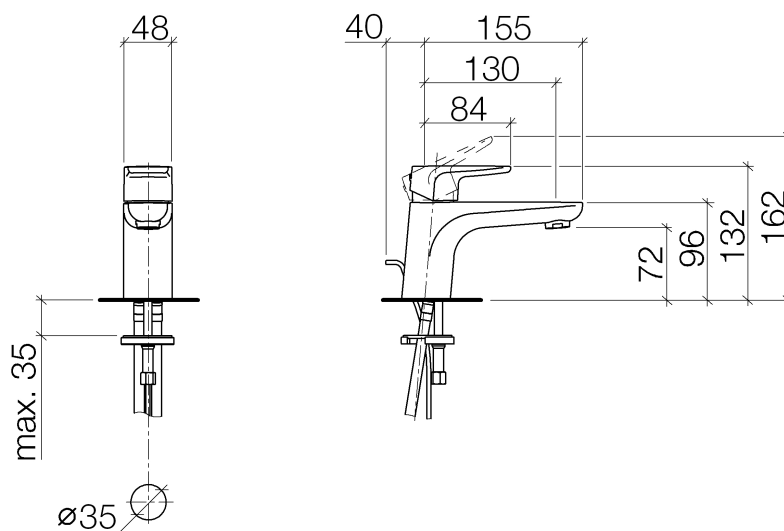

Subway Single-lever washbasin mixer 130mm

Article number: 33500935

Exploded assembly drawing

Subway Single-lever washbasin mixer 130mm

Article number: 33500935

Order quantity

No.	Article number	Name	Installation quantity
1	09312001790	plug	1
2	09311103090	pin	1
3	092093005ff	handle	1
4	092404104ff	nut	1
5	0428101480090	accessories	1
6	09150506390	cartridge	1
7	093109110ff	pull-rod	1
8	90230111801ff	aerator	1
9	0430110387590	fixing set	1
10	0430040160090	hose	2
11	09311101190	pin	1
12	04110100100ff	pop-up waste	1

Flow rate chart