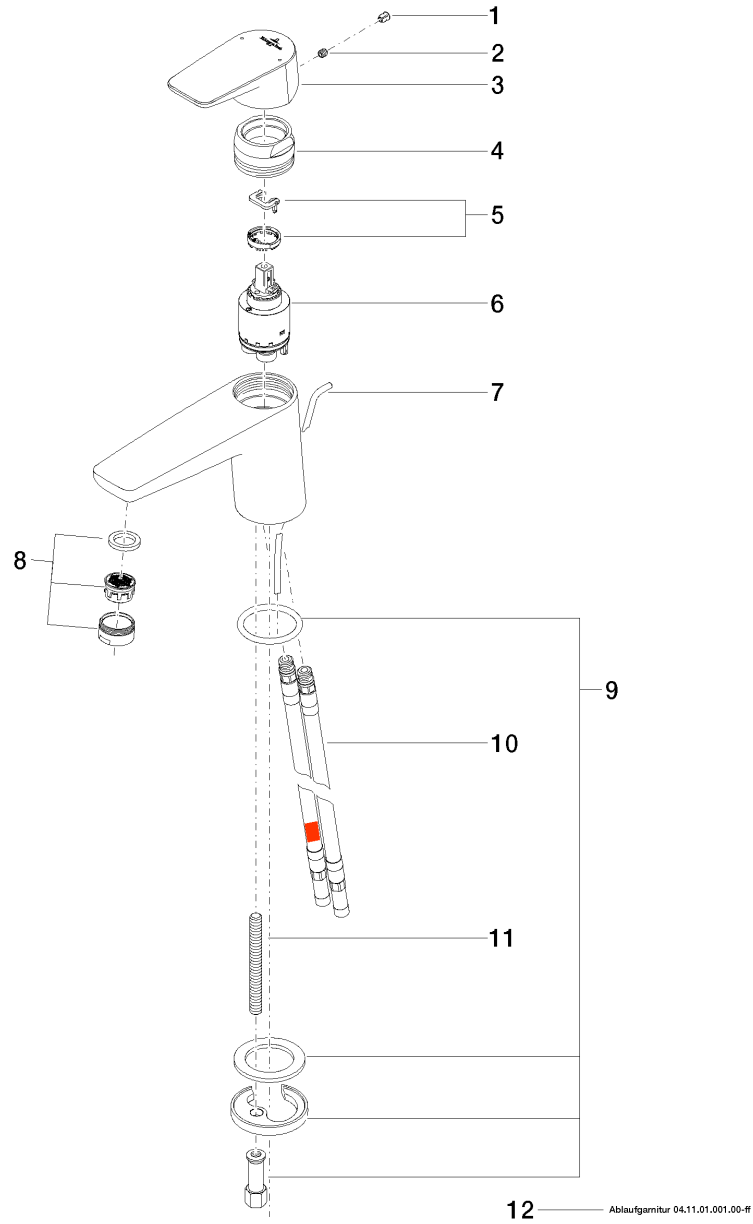

Subway Single-lever washbasin mixer 130mm

Article number: 33500935

Exploded assembly drawing

Subway Single-lever washbasin mixer 130mm

Article number: 33500935

Order quantity

No.	Article number	Name	Installation quantity
1	09312001790	plug	1
2	09311103090	pin	1
3	092093005ff	handle	1
4	092404104ff	nut	1
5	0428101480090	accessories	1
6	09150506390	cartridge	1
7	093109110ff	pull-rod	1
8	90230111801ff	aerator	1
9	0430110387590	fixing set	1
10	0430040160090	hose	2
11	09311101190	pin	1
12	04110100100ff	pop-up waste	1

Flow rate chart