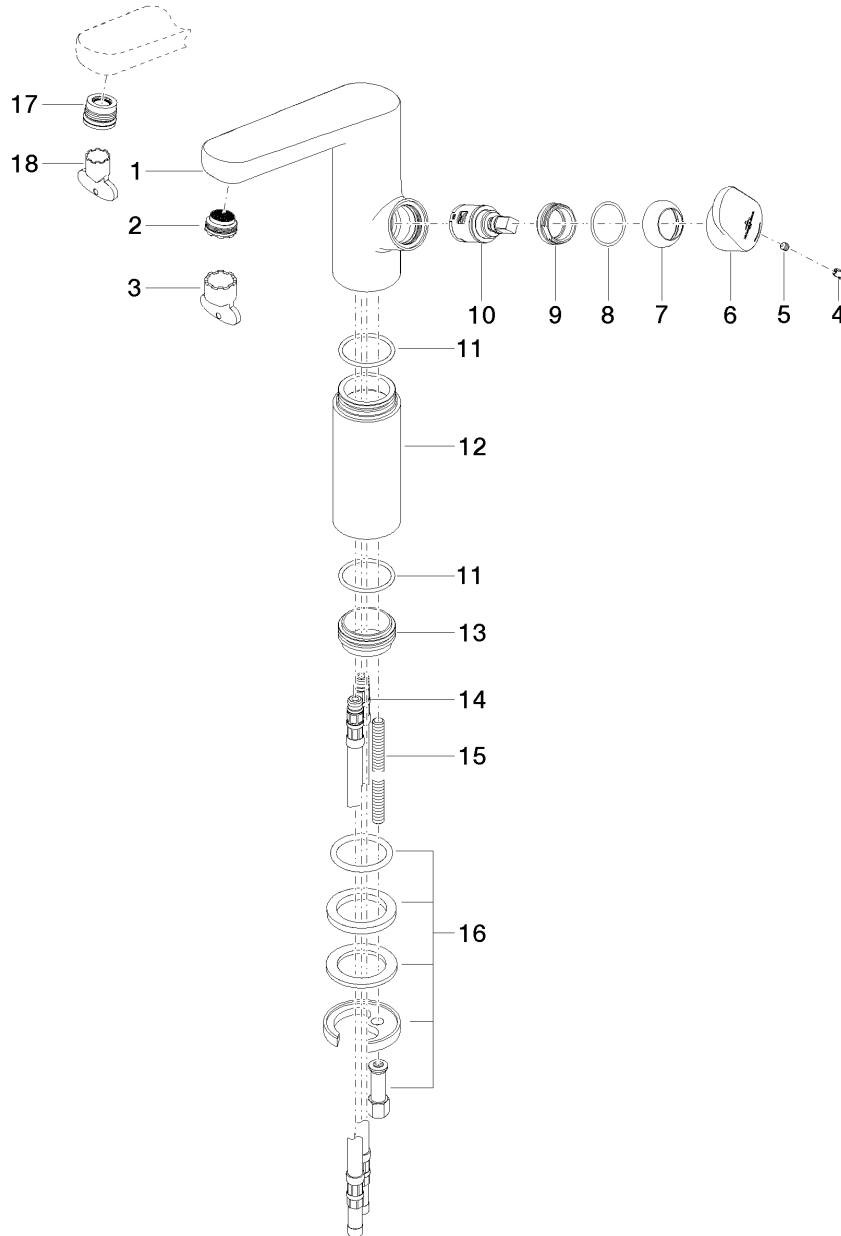

L´Aura Single-lever basin mixer with raised base 130mm without pop-up waste

Article number: 33533905

L'Aura Single-lever basin mixer with raised base 130mm without pop-up waste

Article number: 33533905

Exploded assembly drawing

L´Aura Single-lever basin mixer with raised base 130mm without pop-up waste

Article number: 33533905

Order quantity

No.	Article number	Name	Installation quantity
1	091990002ff	spout	1
2	09290306490	aerator	1
3	0430090240190	key	1
4	09312001790	plug	1
5	09311103090	pin	1
6	092090006ff	handle	1
7	092830021ff	cover	1
9	09141009190	seal	1
9	09240426690	nut	1
10	9015050420090	cartridge	1
11	09141011990	seal	2
12	092822027ff	pipe	1
13	0430040450090	hose	2
14	0430040170090	hose	1
15	09311109090	pin	1
16	0430110858890	fixing set	1
17	90230115800ff	aerator	1
18	0430090280190	key	1

L´Aura Single-lever basin mixer with raised base 130mm without pop-up waste

Article number: 33533905

Flow rate chart