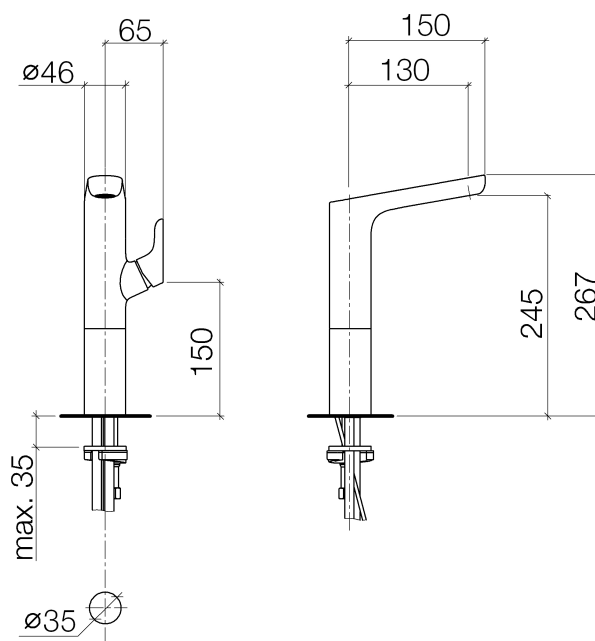

L´Aura Single-lever basin mixer with raised base 130mm without pop-up waste

Article number: 33533905

L'Aura Single-lever basin mixer with raised base 130mm without pop-up waste

Article number: 33533905

Exploded assembly drawing

L´Aura Single-lever basin mixer with raised base 130mm without pop-up waste

Article number: 33533905

Order quantity

No.	Article number	Name	Installation quantity
1	091990002ff	spout	1
2	09290306490	aerator	1
3	0430090240190	key	1
4	09312001790	plug	1
5	09311103090	pin	1
6	092090006ff	handle	1
7	092830021ff	cover	1
9	09141009190	seal	1
9	09240426690	nut	1
10	9015050420090	cartridge	1
11	09141011990	seal	2
12	092822027ff	pipe	1
13	0430040450090	hose	2
14	0430040170090	hose	1
15	09311109090	pin	1
16	0430110858890	fixing set	1
17	90230115800ff	aerator	1
18	0430090280190	key	1

L´Aura Single-lever basin mixer with raised base 130mm without pop-up waste

Article number: 33533905

Flow rate chart