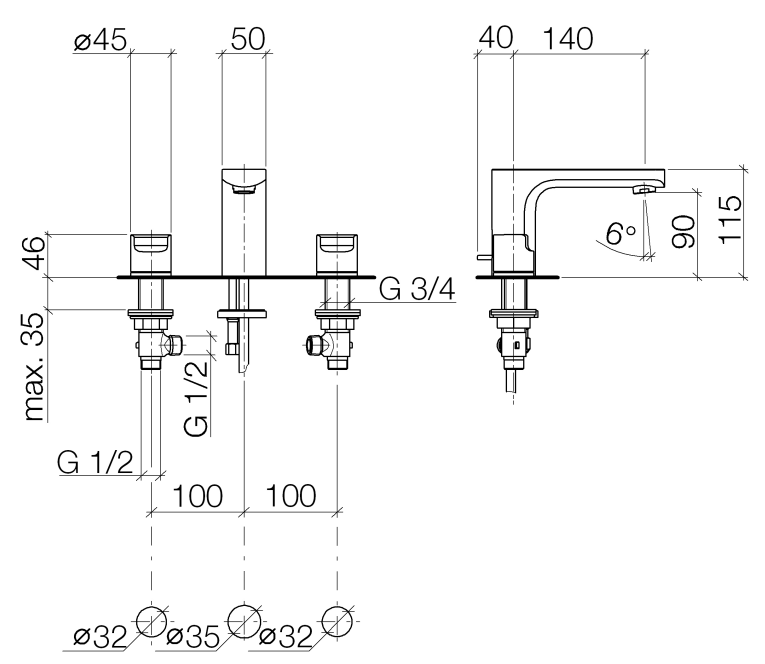

CULT Three-hole lavatory mixer 140mm

Article number: 20700960

CULT Three-hole lavatory mixer 140mm
Article number: 20700960

Exploded assembly drawing

CULT Three-hole lavatory mixer 140mm

Article number: 20700960

Order quantity

No.	Article number	Name	Installation quantity
1	091996026ff	spout	1
2	04209600500ff	pull-rod	1
3	092096005ff	handle	1
4	093109080ff	pull-rod	1
5	90230111801ff	aerator	1
6	0430040190090	hose	2
7	0430110387590	fixing set	1
8	09311101290	pin	1
9	9017110405190	side panel	1
10	092096008ff	handle	2
11	09141505290	ring	2
12	092796002ff	rosette	2
13	09141009590	seal	2
14	9017110405090	side panel	1
15	04110100100ff	pop-up waste	1

CULT Three-hole lavatory mixer 140mm

Article number: 20700960

Flow rate chart