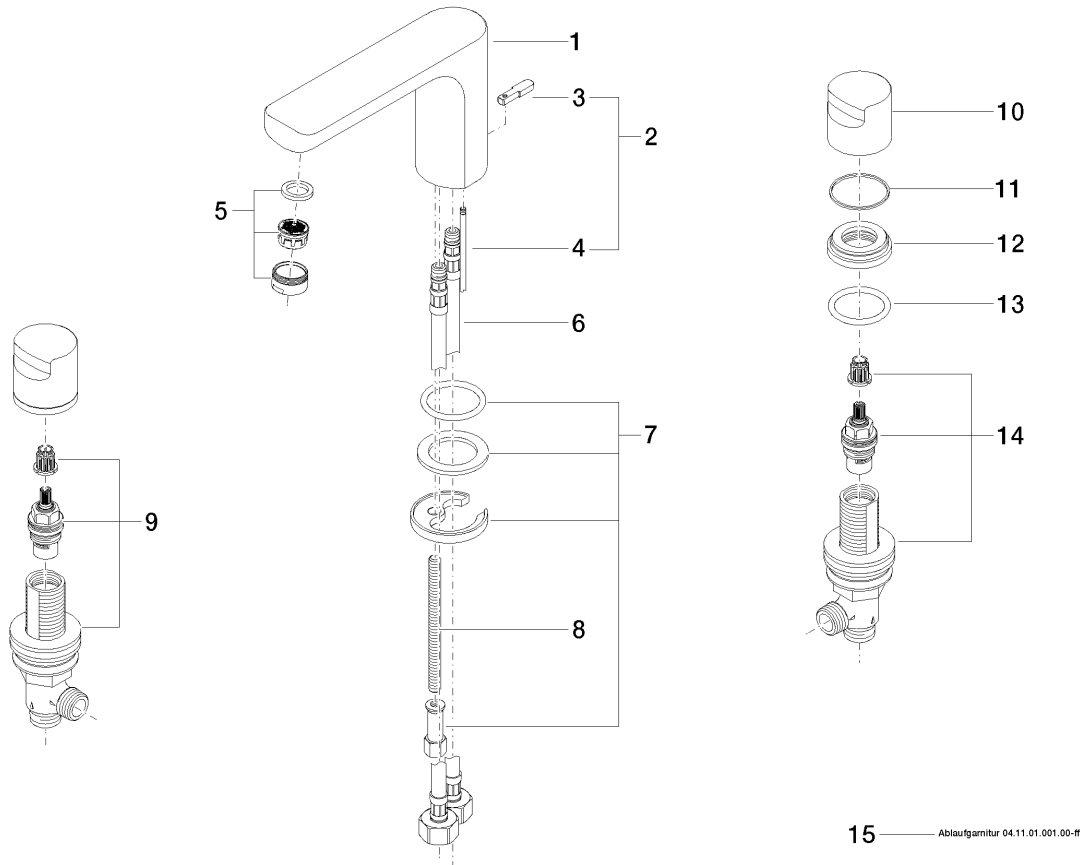

CULT Three-hole lavatory mixer 140mm

Article number: 20700960

CULT Three-hole lavatory mixer 140mm
Article number: 20700960

Exploded assembly drawing

CULT Three-hole lavatory mixer 140mm

Article number: 20700960

Order quantity

No.	Article number	Name	Installation quantity
1	091996026ff	spout	1
2	04209600500ff	pull-rod	1
3	092096005ff	handle	1
4	093109080ff	pull-rod	1
5	90230111801ff	aerator	1
6	0430040190090	hose	2
7	0430110387590	fixing set	1
8	09311101290	pin	1
9	9017110405190	side panel	1
10	092096008ff	handle	2
11	09141505290	ring	2
12	092796002ff	rosette	2
13	09141009590	seal	2
14	9017110405090	side panel	1
15	04110100100ff	pop-up waste	1

CULT Three-hole lavatory mixer 140mm

Article number: 20700960

Flow rate chart